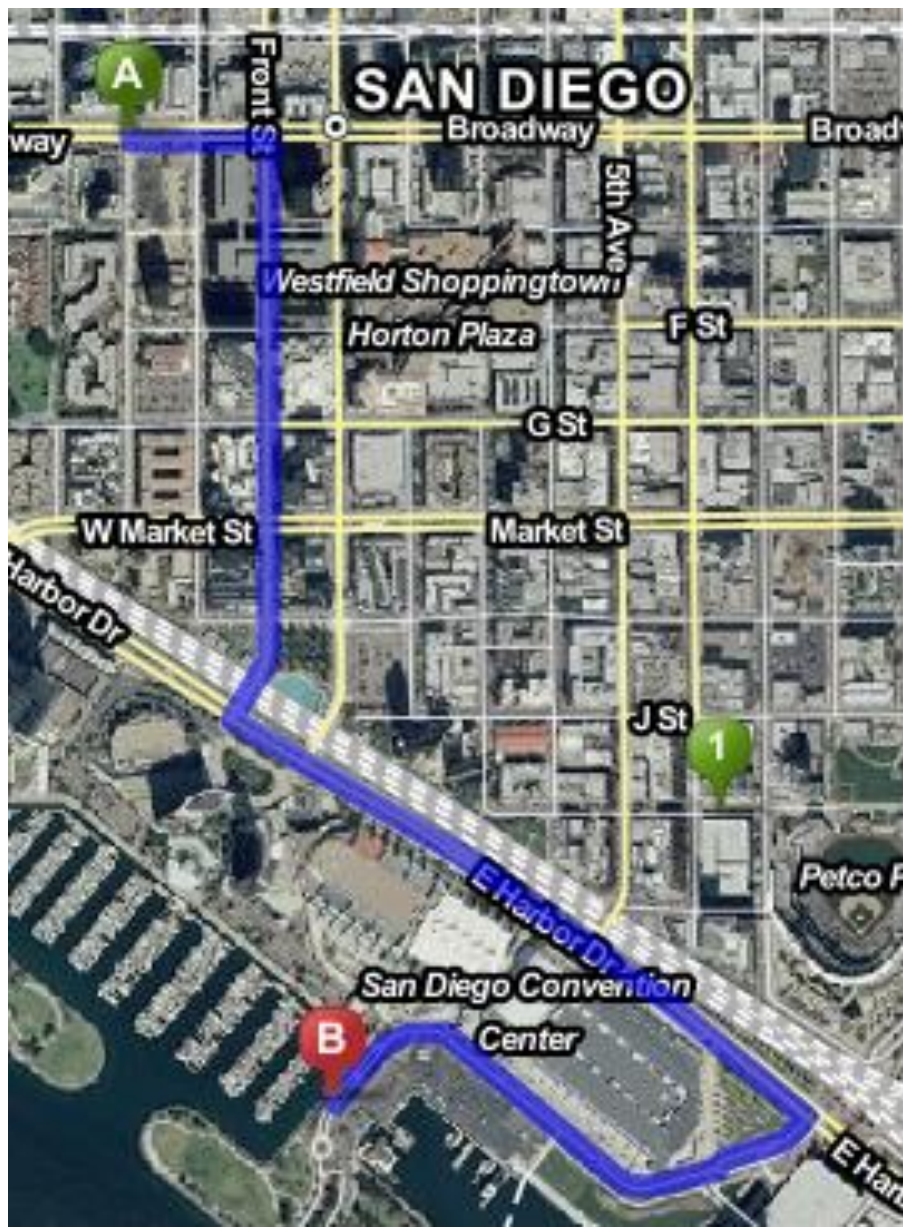

THE WESTIN SAN DIEGO: 1.49 Miles

Driving Directions

Start out going **south** on **State St** toward **W Broadway**.

Take the 1st **left** onto **W Broadway**

Take the 2nd **right** onto **Front St**.

Turn **left** onto **W Harbor Dr**

Turn **right** onto **Park Blvd**

Park Blvd becomes **Convention Way**

Convention Way becomes **Marina Park Way**. Pass through 1 roundabout.

Event will be on your left at the basketball courts