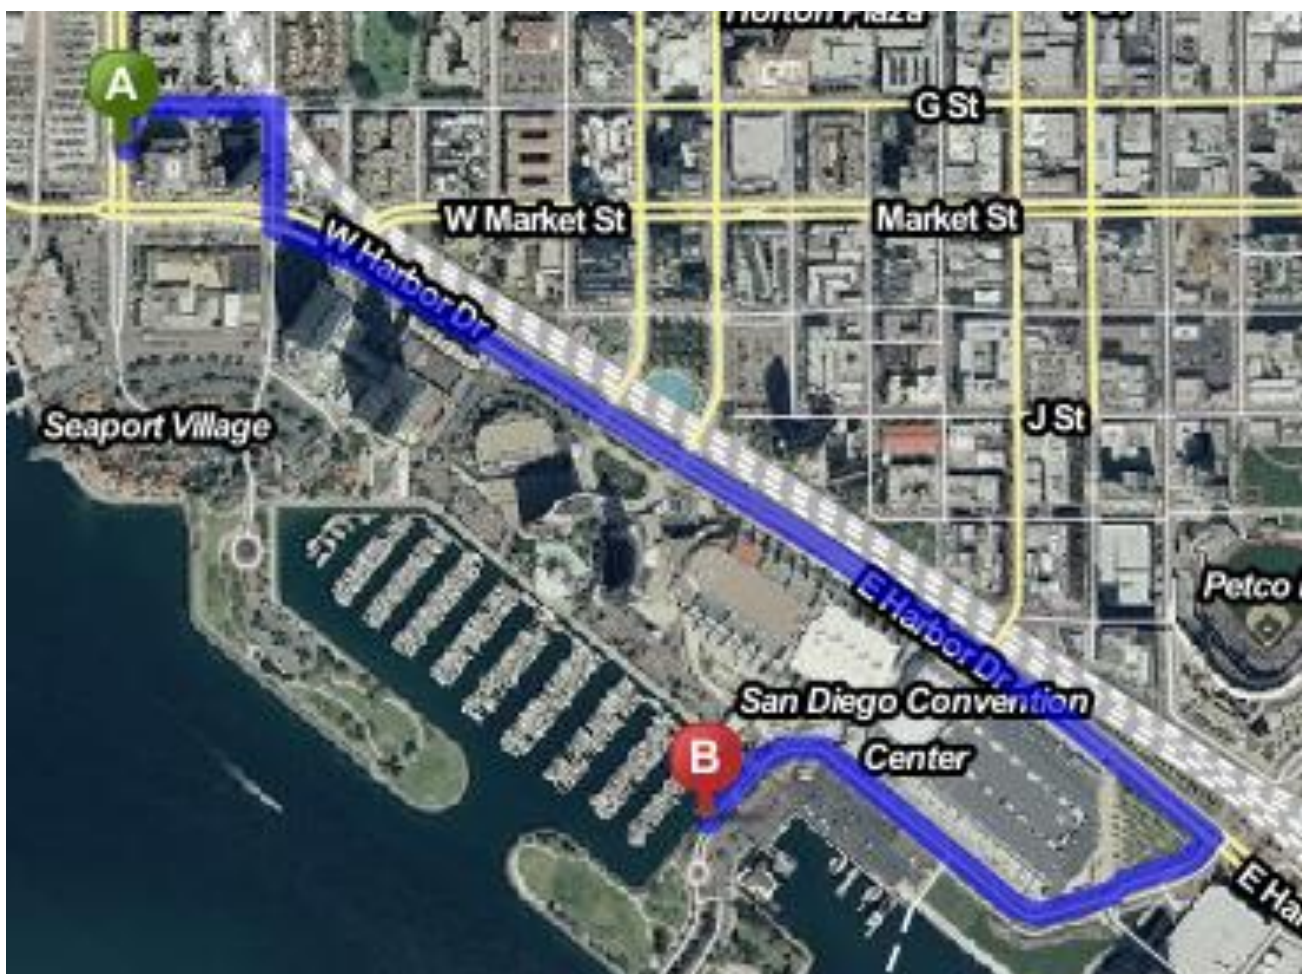

Park Blvd becomes **Convention Way**.

Convention Way becomes **Marina Park Way**. Pass through 1 roundabout.

Event will be on your left at the basketball courts

Embassy Suites Hotel: 1.43 Miles

Driving Directions

Start out going **north** on **Pacific Hwy** toward **W G St**.

Take the 1st **right** onto **W G St**.

Take the 1st **right** onto **Kettner Blvd**.

Turn **left** onto **W Harbor Dr**.

Turn **right** onto **Park Blvd**
Park Blvd becomes **Convention Way**.

Convention Way becomes **Marina Park Way**. Pass through 1 roundabout.

Event will be on your left at the basketball courts

San Diego Marriott Gaslamp Quarter: 1.02 Miles

Driving Directions

Start out going **east** on **K St** toward **Tony Gwynn Dr**.

Convention Way becomes **Marina Park Way**. Pass through 1 roundabout.

Event will be on your left at the basketball courts

Hampton Inn: 2.10 Miles

Driving Directions

Start out going **north** on **Pacific Hwy** toward **W Cedar St**.