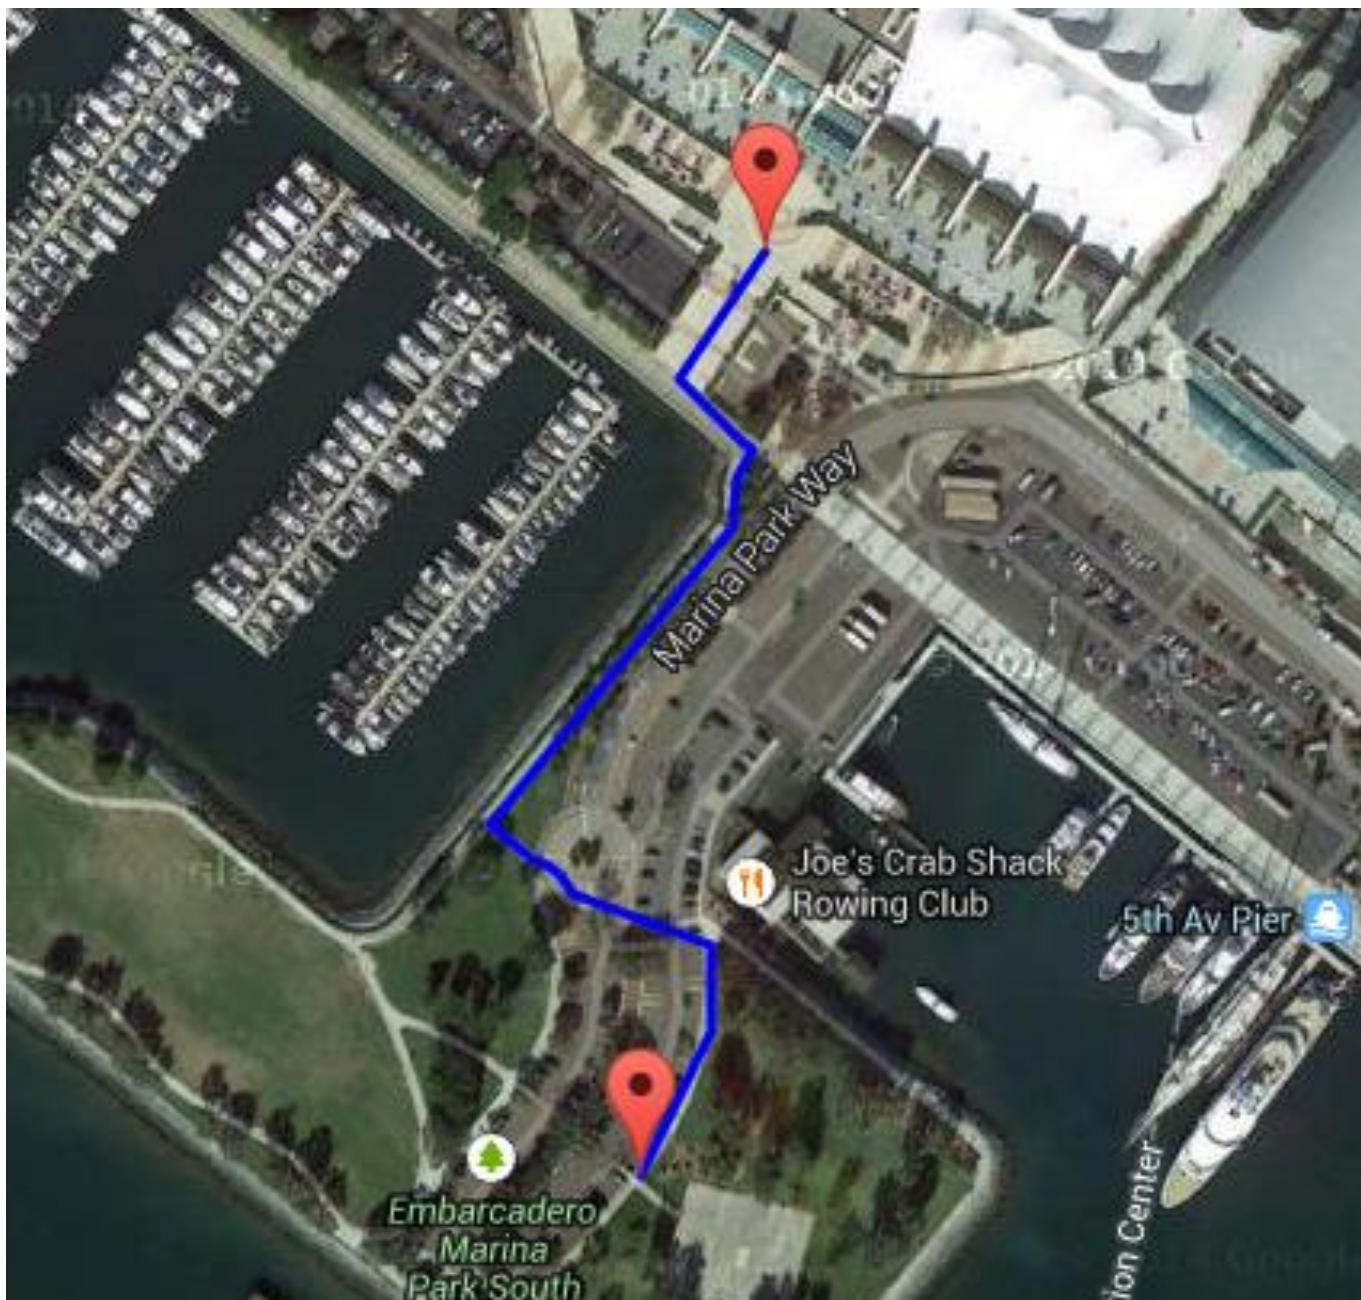

THE WESTIN SAN DIEGO: 1.49 Miles

Driving Directions

Start out going **south** on **State St** toward **W Broadway**.

Take the 1st **left** onto **W Broadway**

Take the 2nd **right** onto **Front St**.

Turn **left** onto **W Harbor Dr**

Turn **right** onto **Park Blvd**

Park Blvd becomes **Convention Way**

Convention Way becomes **Marina Park Way**. Pass through 1 roundabout.

Event will be on your left at the basketball courts

San Diego Convention Center: 0.23 Miles

We Recommend Walking from this location

Directions

Exit rear of the Convention Center and turn **left** on the bay walk path

Turn **right** on path next to next to **Marina Park Way**. Pass through 1 roundabout.

Event will be on your left at the basketball courts.

Manchester Grand Hyatt: 1.19 Miles

Driving Directions

Start out going **northeast** on **Market Pl** toward **W Harbor Dr**.

Turn **right** onto **W Harbor Dr**.