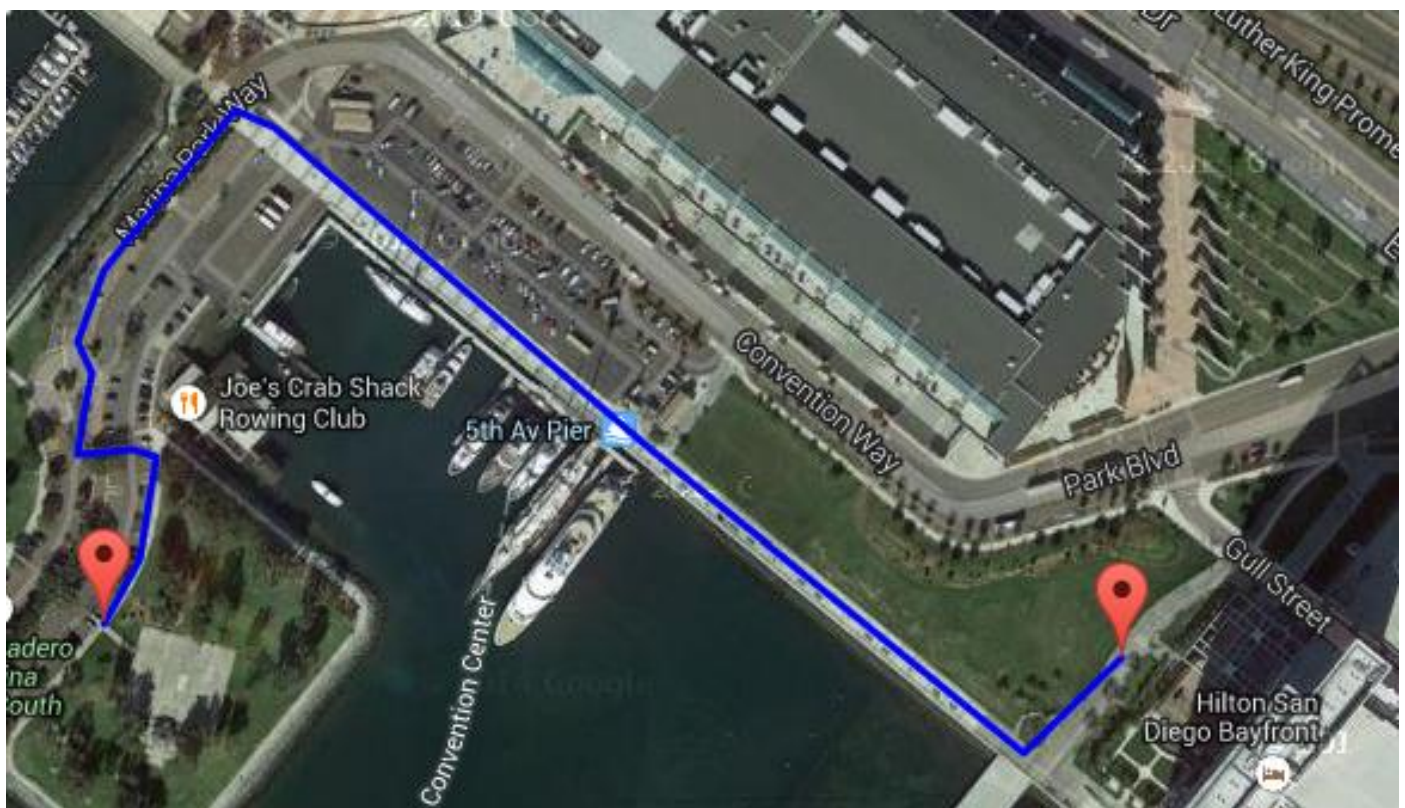

Hilton San Diego Bayfront: 0.47 Miles

We Recommend Walking from this Hotel

Directions

Exit Hotel and go **west** on the bay walk path next to **Park Blvd** toward **Convention Way**.

Park Blvd becomes **Convention Way**.

Convention Way becomes **Marina Park Way**. Pass through 1 roundabout.

Event will be on your left at the basketball courts

MARRIOT MARQUIS: 0.37 Miles

We Recommend Walking from this Hotel

Directions

Exit the rear of the hotel.

Turn **left** onto bay walk

Turn right onto Marina Park Way. Pass through 1 roundabout

Event will be on your left at the basketball courts

The Sofia Hotel Downtown: 1.45 Miles

Driving Directions

Start out going **west** on **Broadway** toward **1st Ave.**

Turn **left** onto **Front St.**

Turn **left** onto **W Harbor Dr**

Turn **right** onto **Park Blvd.**

Park Blvd becomes **Convention Way**

Convention Way becomes **Marina Park Way**. Pass through 1 roundabout.