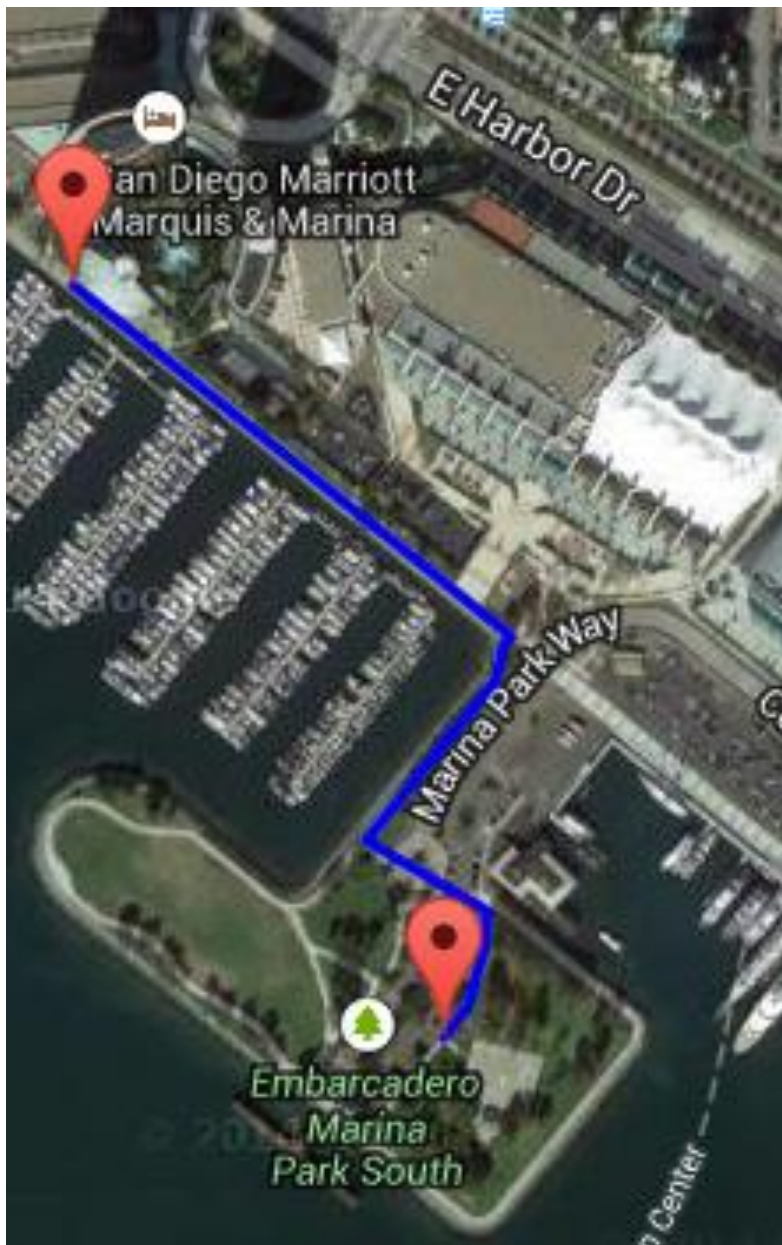

Hilton San Diego Bayfront: 0.47 Miles

We Recommend Walking from this Hotel

Directions

Exit Hotel and go **west** on the bay walk path next to **Park Blvd** toward **Convention Way**.

Park Blvd becomes **Convention Way**.

Convention Way becomes **Marina Park Way**. Pass through 1 roundabout.

Event will be on your left at the basketball courts

MARRIOT MARQUIS: 0.37 Miles

We Recommend Walking from this Hotel

Directions

Exit the rear of the hotel.

Turn **left** onto bay walk

Turn right onto Marina Park Way. Pass through 1 roundabout

Event will be on your left at the basketball courts

The Sofia Hotel Downtown: 1.45 Miles

Driving Directions

Start out going **west** on **Broadway** toward **1st Ave.**

Turn **left** onto **Front St.**

Turn **left** onto **W Harbor Dr**

Turn **right** onto **Park Blvd.**

Park Blvd becomes **Convention Way**

Convention Way becomes **Marina Park Way**. Pass through 1 roundabout.