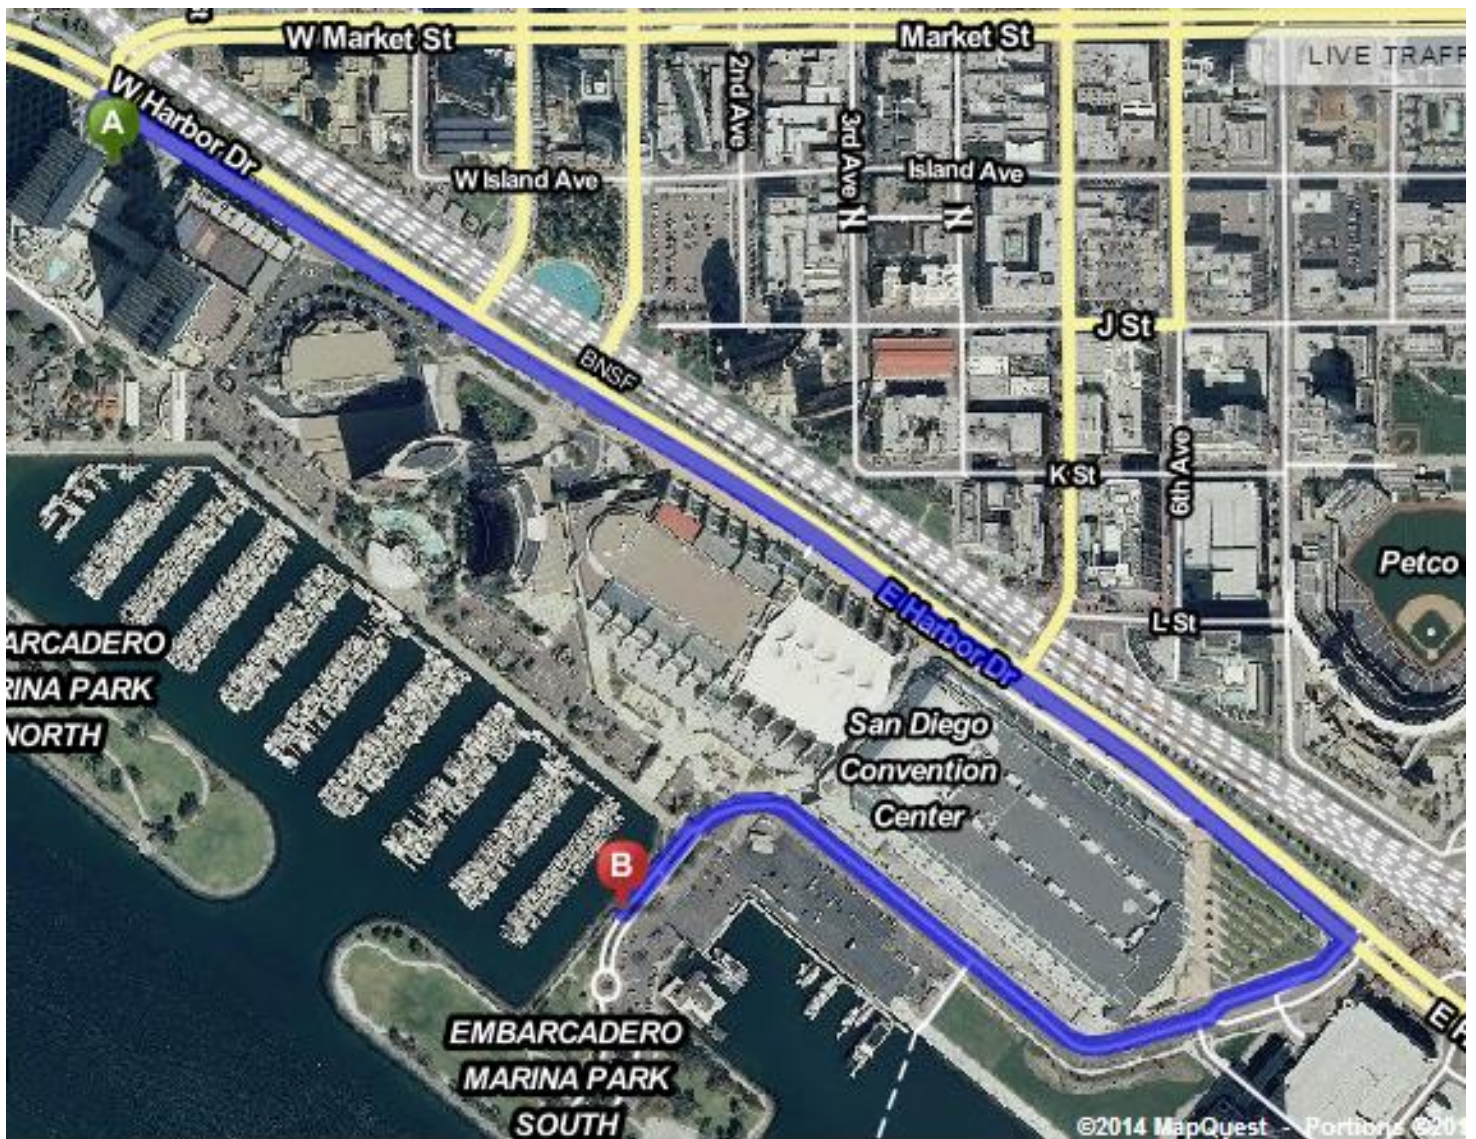

We Recommend Walking from this location

Directions

Exit rear of the Convention Center and turn **left** on the bay walk path

Turn **right** on path next to next to **Marina Park Way**. Pass through 1 roundabout.

Event will be on your left at the basketball courts.

Manchester Grand Hyatt: 1.19 Miles

Driving Directions

Start out going **northeast** on **Market Pl** toward **W Harbor Dr**.

Turn **right** onto **W Harbor Dr**.

Turn **right** onto **Park Blvd**

Park Blvd becomes **Convention Way**.

Convention Way becomes **Marina Park Way**. Pass through 1 roundabout.

Event will be on your left at the basketball courts

Courtyard San Diego Downtown: 1.68 Miles

Convention Way becomes **Marina Park Way**. Pass through 1 roundabout.

Event will be on your left at the basketball courts

Omni San Diego Hotel: 1.09 Miles

Driving Directions

Start out going **east** on **L St** toward **Tony Gwynn Dr**.